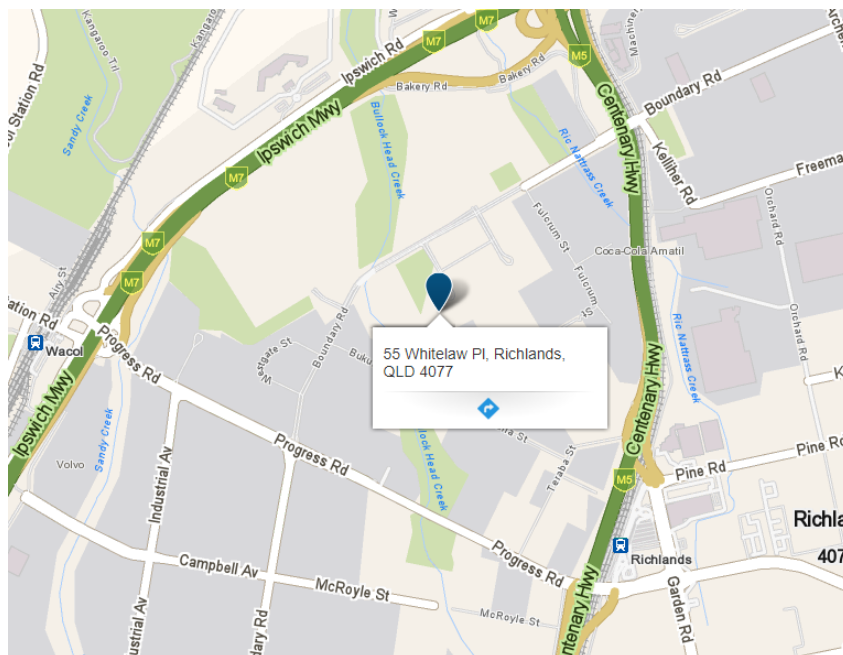

## RELOCATION NOTICE

# LOSCAM Richlands Depot 450

We are moving on **31<sup>st</sup> July 2017**

To 55 Whitelaw Place Richlands QLD 4077

Located in the brand new Metroplex Westgate Business Park

Enter Metroplex Westgate Business Park via Boundary Road