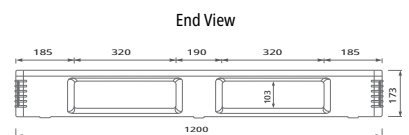

Specifications:

Overall Size: 1200 mm(L) x 1000 mm(W) x 173 mm(H)

Tare Weight: 26.8 kg

Gross Weight:

- Drive through/ edge racking - 1,250 kg
- Static load - 3,750 kg

Uses:

- Solution for raw material supply, manufacturing, warehousing and distribution
- Applicable for industries with special demands on operation environment and hygiene
- Suitable for warehouse turnover, automated production lines and modern warehouses