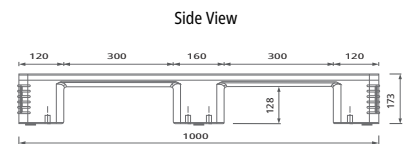

Specifications:

Overall Size: 1200 mm(L) x 1000 mm(W) x 173 mm(H)

Tare Weight: 26.8 kg

Gross Weight:

- Drive through/ edge racking - 1,250 kg
- Static load - 3,750 kg

Uses:

- Solution for raw material supply, manufacturing, warehousing and distribution
- Applicable for industries with special demands on operation environment and hygiene
- Suitable for warehouse turnover, automated production lines and modern warehouses