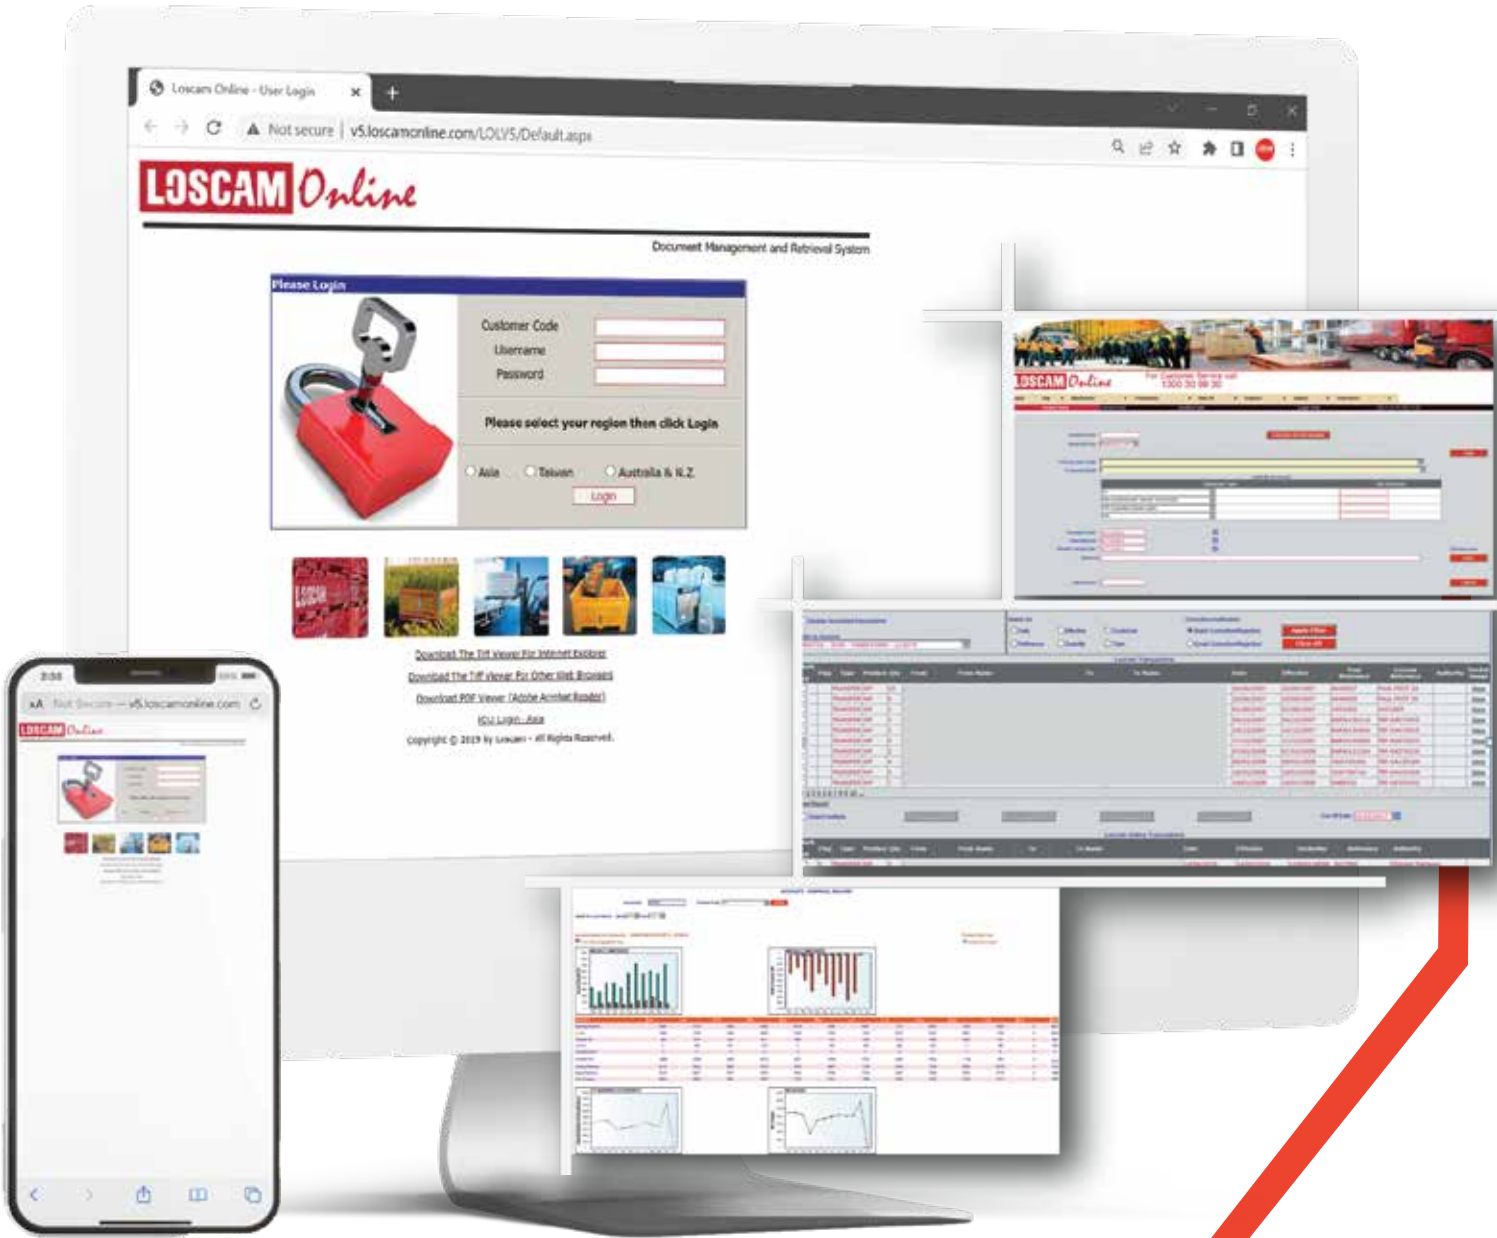

# LOSCAM

Your Pooling Solutions Partner

# Loscam Online

Web  
Based

Electronic  
Reconciliation

Advanced  
Reporting

User Access  
Flexibility

Account  
Information

Equipment  
Management

Training  
& Support

# LOSCAM Online

Loscam Online is a web based program exclusively developed to provide customers with a system that effectively assists with the management of Loscam hire equipment.

Customers nominate an administrator within their business to manage multiple user access including the ability to assign the security level and Loscam account numbers.