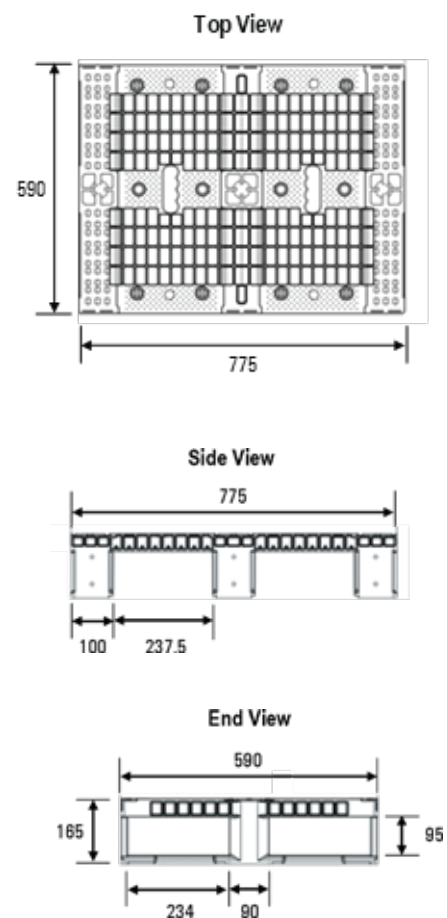

Specifications:

- Overall Size: 775 mm (L) x 590 mm (W) x 165 mm (H)
- Tare Weight: 8.7 kg
- Safe Working Load: 750 kg
- Construction Material:
 - Injection moulded one piece in Co-Polymer Polypropylene
 - Manufactured from virgin polypropylene first grade material
- Material Characteristics:
 - Splinter free UV stabilised
 - Temperature range of -4 °C to +60 °C anti-slip deck
 - Rubber grommets located to reduce slippage
- Forklift Access:
 - 4-way entry points
 - Stackable and rackable with slave pallet
- Uses:
 - Specially made for the food and beverage industries
 - Ideal for Retail Display