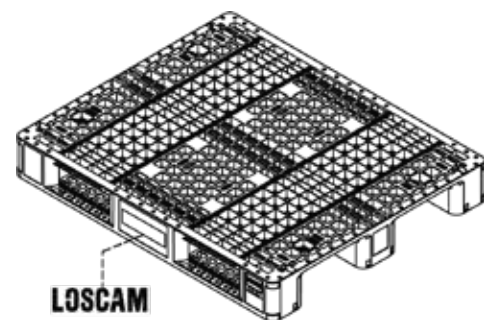

Loscam Cross Border Plastic Pallets

Loscam Cross Border Plastic Pallet is specially designed for Cross Border Pallet Pooling Solutions. The pallets are light and durable, easy to clean and recyclable. The Pallets are applicable in food & beverage, dairy and pharmaceutical industry, when and where you need them.
ECR approved design – the standard for cross border pallet pooling.

Benefits

- Plastic pallets do not absorb moisture or contaminants
- Flat surface for easy cleaning
- Unique embedded anti-skid function protects products better
- Multi-applicability in racking, floor storage and ASRS

Specifications:

Overall Size: 1200 mm(L) x 1000 mm(W) x 155 mm(H)

Tare Weight: 16.5 kg (+/- 0.5 kg)

Gross Weight:

- Racking load - 1,000 kg
- Dynamic load- 1500 kg
- Static load - 4,500 kg

Uses:

- Solution for raw material supply, manufacturing, warehousing and distribution
- Applicable for industries with special demands on operation environment and hygiene
- Suitable for warehouse turnover, automated production lines and modern warehouses

Top View

LOSCAM

South East Asia

Regional Office

14th Floor, Lumpini Tower
1168/96 Rama IV Rd
Tungmahamek
Sathorn, Bangkok
10120 Thailand
Ph: 66 2613 0700
Fax : 66 2613 0799

Malaysia

Lot 22, Jalan Playar 15/1
Seksyen 15, Shah Alam ,
Selangor, 40200 Malaysia
Ph: 60 3 5511 7066
Fax: 60 3 5511 7062

Thailand

169/3 – 14 , Moo 5 T. Lumsai
Aumphur Wang Noi
Ayutthaya 13170, Thailand
Ph: 66 3527 6888
Fax : 66 3527 6897 (Operations)
66 3527 6898-9 (Customer Services)

Philippines

Suite 301 Common Goal Tower
Finance Corner Industry Streets
Madrigal Business Park
Ayala Alabang Muntinlupa City
1770 Philippines
Ph: 63 8842 7878

Vietnam