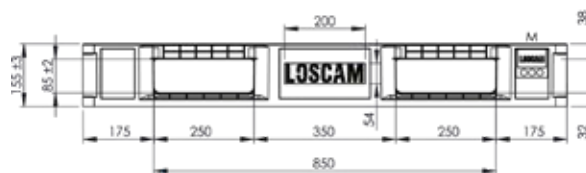

South East Asia

Regional Office

14th Floor, Lumpini Tower
1168/96 Rama IV Rd
Tungmahamek
Sathorn, Bangkok
10120 Thailand
Ph: 66 2613 0700
Fax : 66 2613 0799

Malaysia

Lot 22, Jalan Playar 15/1
Seksyen 15, Shah Alam ,
Selangor, 40200 Malaysia
Ph: 60 3 5511 7066
Fax: 60 3 5511 7062

Thailand

169/3 – 14 , Moo 5 T. Lumsai
Aumphur Wang Noi
Ayutthaya 13170, Thailand
Ph: 66 3527 6888
Fax : 66 3527 6897 (Operations)
66 3527 6898-9 (Customer Services)

Philippines

Suite 301 Common Goal Tower
Finance Corner Industry Streets
Madrigal Business Park
Ayala Alabang Muntinlupa City
1770 Philippines
Ph: 63 8842 7878

Vietnam

Room 603B, 6/F
Centre Point Building
106 Nguyen Van Troi Street
Ward 8, Phu Nhuan District, HCMC
Ph: 84 28 3999 0702/03/04
Fax: 84 28 3999 0701

Singapore

37 Joo Koon Circle, Jurong
Singapore 629062
Ph: 65 6863 0316
Fax: 65 6863 0312