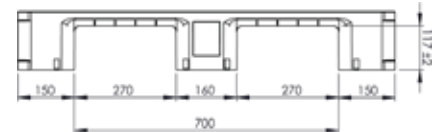

Loscam Cross Border Plastic Pallets

Loscam Cross Border Plastic Pallet is specially designed for Cross Border Pallet Pooling Solutions. The pallets are light and durable, easy to clean and recyclable. The Pallets are applicable in food & beverage, dairy and pharmaceutical industry, when and where you need them.
ECR approved design – the standard for cross border pallet pooling.

Benefits

- Plastic pallets do not absorb moisture or contaminants
- Flat surface for easy cleaning
- Unique embedded anti-skid function protects products better
- Multi-applicability in racking, floor storage and ASRS

Specifications:

Overall Size: 1200 mm(L) x 1000 mm(W) x 155 mm(H)

Tare Weight: 16.5 kg (+/- 0.5 kg)

Gross Weight:

- Racking load - 1,000 kg
- Dynamic load- 1500 kg
- Static load - 4,500 kg

Uses:

- Solution for raw material supply, manufacturing, warehousing and distribution
- Applicable for industries with special demands on operation environment and hygiene
- Suitable for warehouse turnover, automated production lines and modern warehouses

Side View